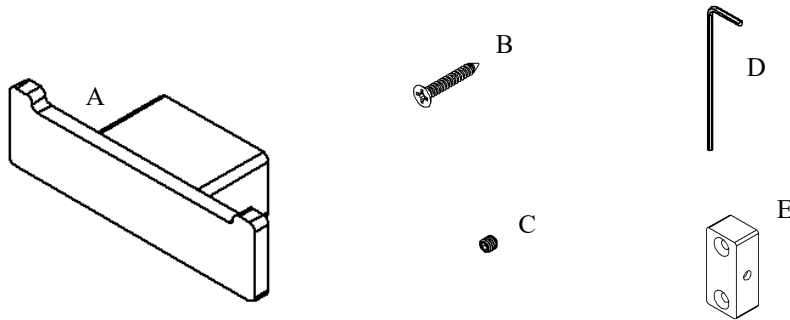

Exhilarating by Design

Volkano Cinder Double Towel Hook

Installation Guide

Code: V3223, V3224, V3225

Parts Included	QTY
A - Towel Hook	1
B - Screw	2
C - Set Screw	1
D - Allen Key	1
E - Bracket	1

Model #	Description	Finish	Weight (lb)	WxHxD (mm)	WxHxD (Inches)	Metal Type
V3223	Cinder Double Towel Hook	Chrome	0.5	90 x 25 x 30	3.5 x 1 x 1	Brass
V3224	Cinder Double Towel Hook	Brushed Nickel	0.5	90 x 25 x 30	3.5 x 1 x 1	Brass
V3225	Cinder Double Towel Hook	Matte Black	0.5	90 x 25 x 30	3.5 x 1 x 1	Brass